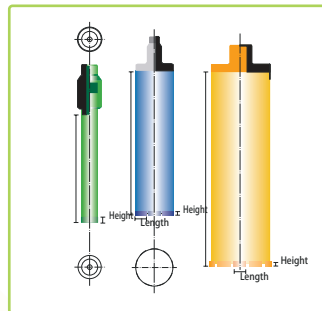

OB-110E

The diamond core drilling machine have function as follow:

- Safety Clutch and Overload Protection
- Water proof switch
- Soft starting

Model	OB-110E
Rated input power W	2080
Brick Drilling Range mm	110
Concrete Drilling Range mm	80
Rated Voltage V	200~
Rated Frequency Hz	50-60
No load Speed rpm	0-1700