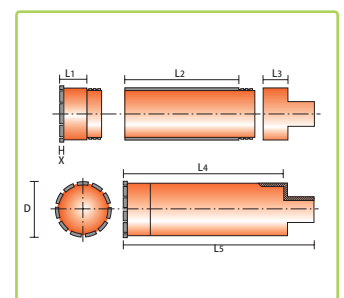

OB-110E

The diamond core drilling machine have function as follow:

- Safety Clutch and Overload Protection
- Water proof switch
- Soft starting

Model	OB-110E
Rated input power W	2080
Brick Drilling Range mm	110
Concrete Drilling Range mm	80
Rated Voltage V	200~
Rated Frequency Hz	50-60
No load Speed rpm	0-1700

Solid Backend Diamond Core Bit .

Open Backend Core Bit